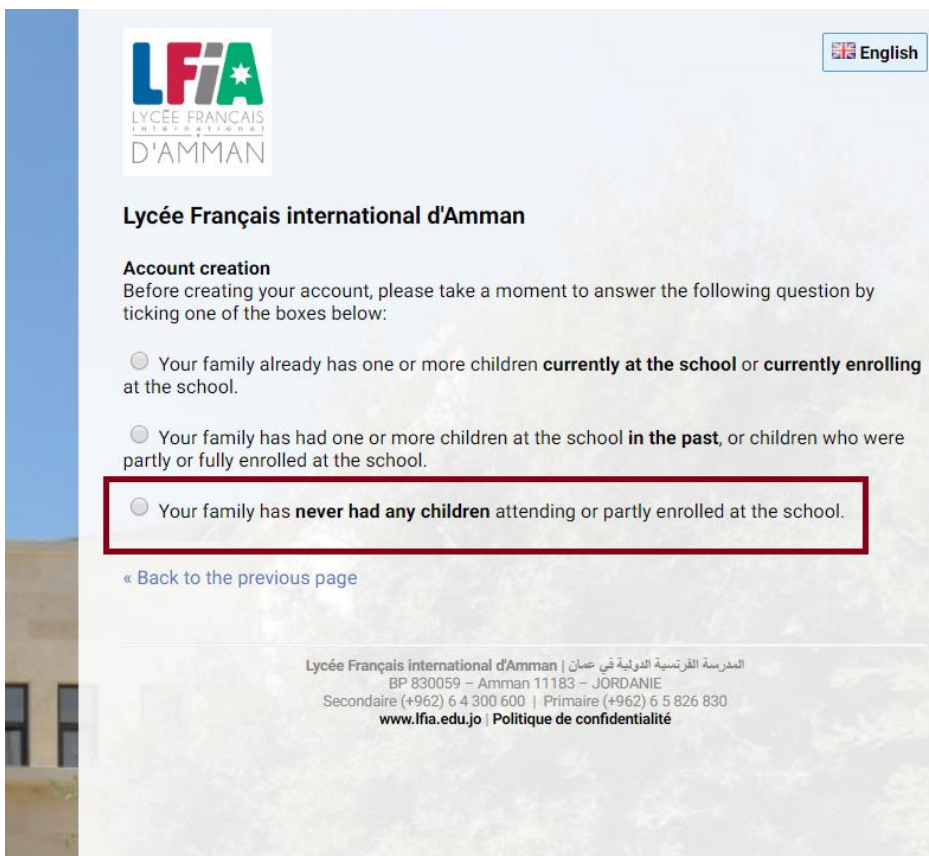

## Register your child in the French *International* School of Amman

To register your children at the LFI, you can log on to the registration portal:

<https://lfia.eduka.school>

- If you already have children in our school, enter your email address (the one provided to the school) and your password:

- If you forgot your password or this is your first connection, click on « Click here » :

and enter your email address (the one provided to the school), you will receive an email to reset your password and access your account:

If you do not have children in the school, click on "Create an account":

Follow the steps and enter your information:

An account confirmation email will be sent to your address, click on the link to validate your account:

You can then click on “New enrolment” and register your child.