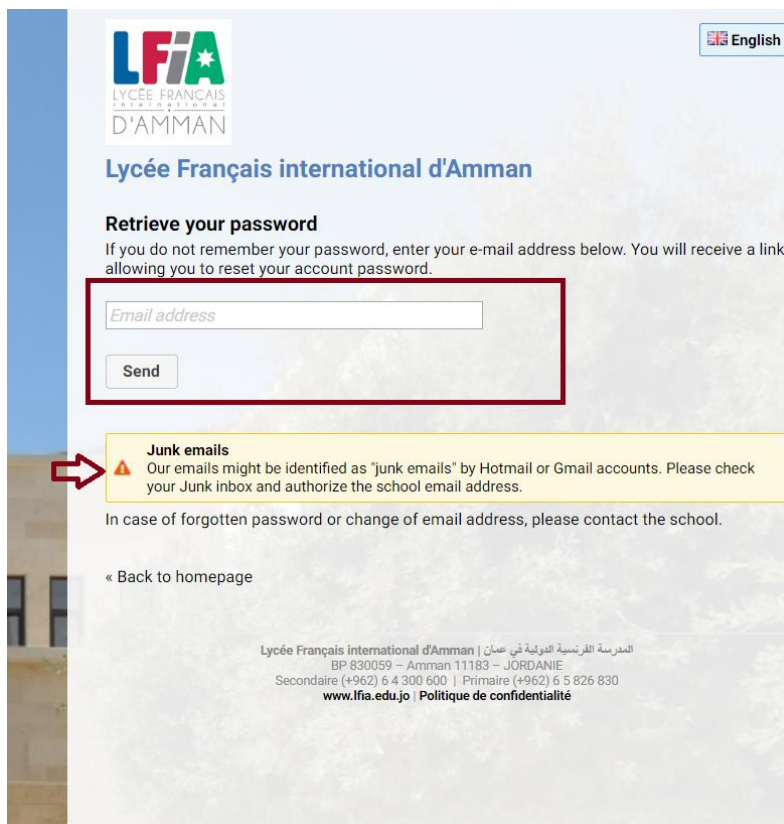

## Register your child in the French *International* School of Amman

To register your children at the LFI, you can log on to the registration portal:

<https://lfia.eduka.school>

- If you already have children in our school, enter your email address (the one provided to the school) and your password:

- If you forgot your password or this is your first connection, click on « Click here » :

and enter your email address (the one provided to the school), you will receive an email to reset your password and access your account: